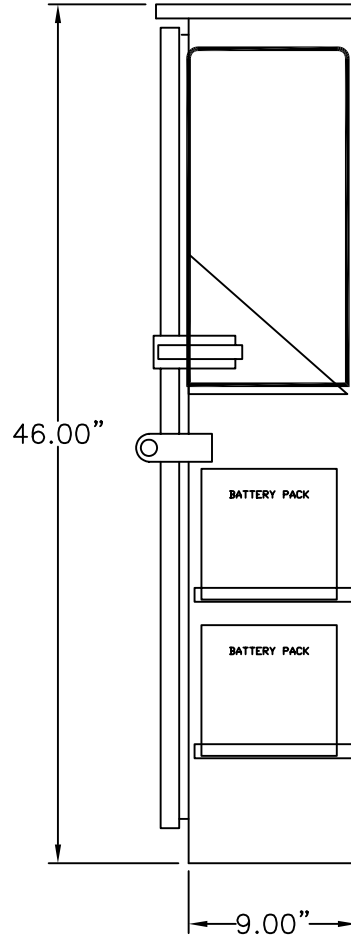

FRONT VIEW

RIGHT SIDE

CONTROLLER MOUNT TYPICAL  
CONSULT MANUFACTURER FOR  
OPTIONAL MOUNTING

				 CONTROLS INC. (916) 395-8800 3409 52ND AVE. SACRAMENTO, CA 95823	TESCO TRAFFIC 22BBS ELEVATION				
REV	DATE	BY	DESCRIPTION		DATE	DESIGN	DRAWN	CHK'D BY	SHEET #
				04/28/05		TL		1 OF 1	22-000 BBS