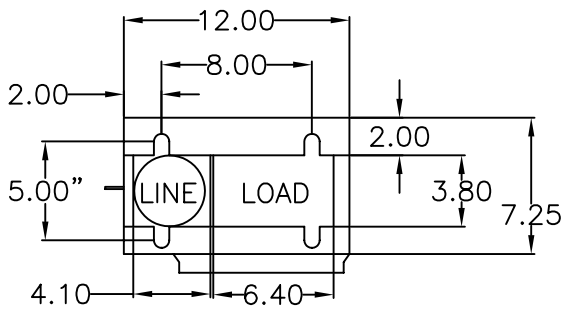

FRONT VIEW

RIGHT SIDE

BASE PLAN

TESCO

CONTROLS INC.
 (916) 395-8800
 3409 52ND AVE.
 SACRAMENTO, CA 95823

TESCO MODEL 26-100
 ELEVATION & BASE DETAIL

REV	DATE	BY	DESCRIPTION	DATE	DESIGN	DRAWN	CHK'D BY	SHEET #	DRAWING #
				04/28/05		TL		1 OF 1	26-100