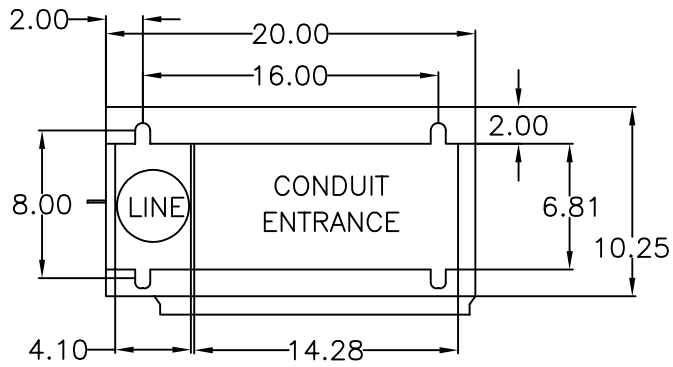

FRONT VIEW

RIGHT SIDE

BASE PLAN

CONTROLS INC.
 (916) 395-8800
 3409 52ND AVE.
 SACRAMENTO, CA 95823

TESCO MODEL 27-100
 ELEVATION & BASE DETAIL

REV	DATE	BY	DESCRIPTION	DATE	DESIGN	DRAWN	CHK'D BY	SHEET #	DRAWING #
				04/28/05		TL		1 OF 1	27-100