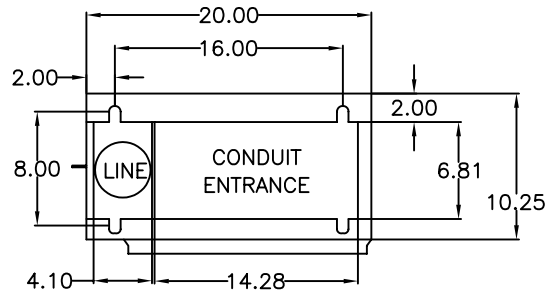

LEFT SIDE

FRONT VIEW

BACK VIEW

BASE PLAN

REV	DATE	BY	DESCRIPTION

**TESCO**  
 CONTROLS INC.  
 (916) 395-8800  
 3409 52ND AVE.  
 SACRAMENTO, CA 95823

TESCO MODEL 27-000LB/22-000  
 BATTERY BACK-UP  
 ELEVATION

DATE	DESIGN	DRAWN	CHK'D BY	SHEET #	DRAWING #
04/28/05		TL		1 OF 1	27-22 BBS