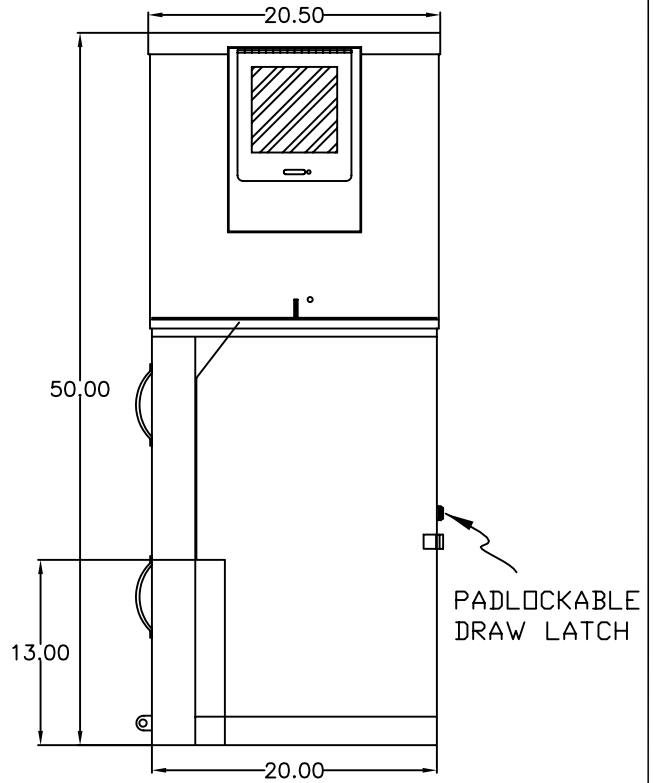

LEFT SIDE

FRONT VIEW

BACK VIEW

BASE PLAN

REV	DATE	BY	DESCRIPTION

**TESCO**  
 CONTROLS INC.  
 (916) 395-8800  
 3409 52ND AVE.  
 SACRAMENTO, CA 95823

TESCO MODEL 27-000LB/22-000  
 BATTERY BACK-UP  
 ELEVATION

DATE	DESIGN	DRAWN	CHK'D BY	SHEET #	DRAWING #
04/28/05		TL		1 OF 1	27-22 BBS